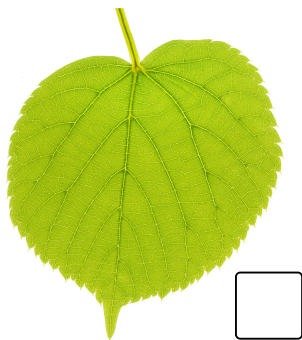

## Autumn Leaf Spotting

How many of these different shaped leaves can you find? You might need to look up on the trees and down on the ground! Tick the box when you find them.

**Oak**

**Sycamore**

**Ash**

**Holly**

**Beech**

**Horse Chestnut**

**Lime**

**Hawthorn**

**Hazel**

North Ayrshire Council  
Comhairle Siorrachd Àir a Tuath

Let us know how you get on! Share your experiences and photos with us on social media @TCVScotland #ExploreLochshore