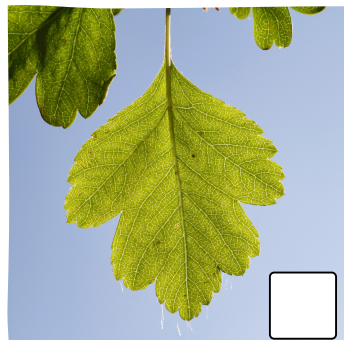

## Autumn Leaf Spotting

How many of these different shaped leaves can you find? You might need to look up on the trees and down on the ground! Tick the box when you find them.

**Oak**

**Sycamore**

**Ash**

**Holly**

**Beech**

**Horse Chestnut**

**Lime**

**Hawthorn**

**Hazel**

North Ayrshire Council  
Comhairle Siorrachd Àir a Tuath

Let us know how you get on! Share your experiences and photos with us on social media @TCVScotland #ExploreLochshore